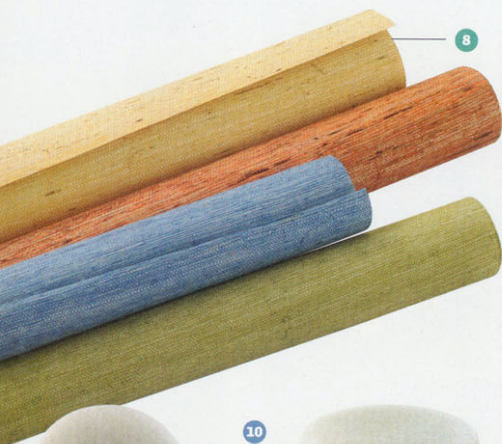

**4. Boston Williams
soapstone sink | \$685**

Green Mountain
Soapstone Co.
800/585-5636

www.greenmountainsoapstone.com

**5. Recycled durable
surfacing in (top to
bottom) Arctic Moss,
Denim Sky, Aurora
Gold, Pistachio Pearl,
Amber Pearl, and Icicle
Blue | \$75-\$145 per
square foot installed**

IceStone
718/624-4900
www.icestone.biz

**6. Harmony paint |
\$38.49 per gallon**
Sherwin-Williams
www.sherwinwilliams.com

**7. Linoleum flooring in
(left to right) Virgin
Blue, Barbados, Verdi
Green, Natural Corn,
Whispering Blue, and
Caribbean | \$5.50-\$7
per square foot**

Forbo Linoleum
800/842-7839
www.forbo-flooring.com

What's Next

GREEN PEACE

SHAPELY FORMS ASSURE THAT THESE ENVIRONMENTALLY EFFICIENT CHOICES ARE STYLISTICALLY ELEGANT, TOO.

WATER SAVER
Conservation and conversation piece come together in this stylish dual-flush toilet, which allows you to select the level of water needed for each flush—the usual low-flow 1.6 gallons or a water-saving .9 gallons.