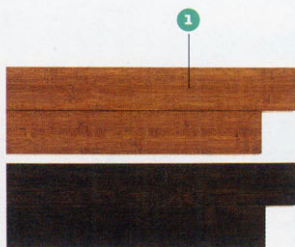

What's Next

GREEN PEACE

GREEN PRODUCTS OFFER ENVIABLE COLORS, PATTERNS, AND TEXTURES.

TRENDS

MARCH/APRIL 2007

**1. Signature Colors
prefinished bamboo
flooring in Walnut and
Espresso | $6-$8 per
square foot**

Teragren
800/929-6333
www.teragren.com

**2. Water-saving
showerhead | $50**

Delta
800/345-3354
www.deltafaucet.com

**3. Teak deck panels | $195
for four**

Smith & Hawken
800/940-1170
www.smithandhawken.com

**4. Boston Williams
soapstone sink | $685**

Green Mountain
Soapstone Co.
800/585-5636

www.greenmountainsoapstone.com

IceStone
718/624-4900
www.icestone.biz

**6. Harmony paint |
$38.49 per gallon**
Sherwin-Williams
www.sherwinwilliams.com

**7. Linoleum flooring in
(left to right) Virgin
Blue, Barbados, Verdi
Green, Natural Corn,
Whispering Blue, and
Caribbean | $5.50-$7
per square foot**

Forbo Linoleum
800/842-7839
www.forbo-flooring.com